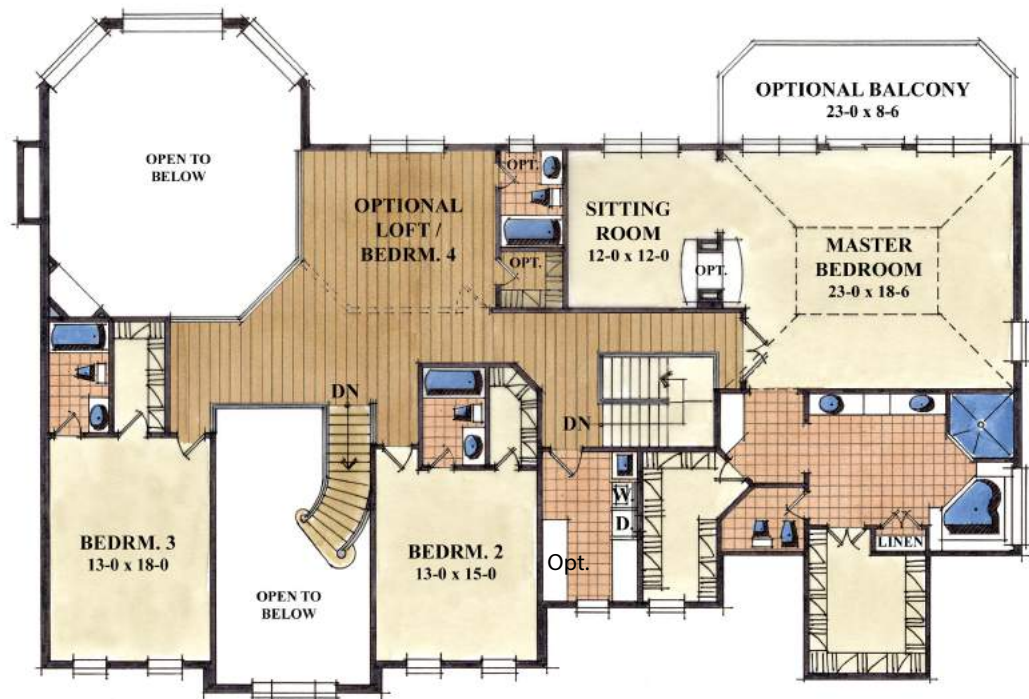

The Robert Eden II

Colonial Elevation I

Colonial Elevation II

Colonial Elevation III

Colonial Elevation IV

4824 SQ FT +/-

4 Bedrooms, 3.5 Baths, 4 Car Garage

Baldwin Homes, Inc.

The Robert Eden II

4824 Sq Ft

First Floor

Second Floor

Baldwin Homes, Inc.

410-721-0101 • www.baldwinhomes.net

Baldwin Homes, Inc Reserves the right to make changes to features and specifications without prior notice or obligation. Every effort was made to provide information at the time of publication.

Floor Plans may be shown with options. 12-21-16

MHBR #701