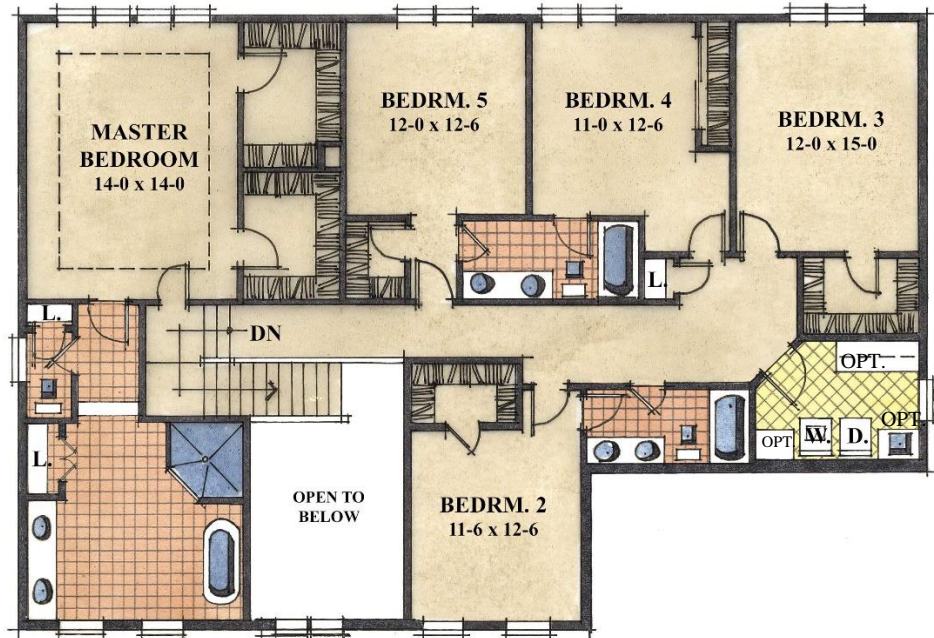

The William

Colonial Elevation #1

Craftsman Elevation #2

Farmhouse Elevation #3

4060 FT +/-

5 Bedrooms, 3.5 Baths, 2 Car Garage

Baldwin Homes, Inc.

410-721-0101 • www.baldwinhomes.net

MHBR #701

The William

4060 Sq Ft +/-

Second Floor

Baldwin Homes, Inc.

410-721-0101 • www.baldwinhomes.net

Baldwin Homes, Inc Reserves the right to make changes to features and specifications without prior notice or obligation. Every effort was made to provide information at the time of publication.

Floor Plans may be shown with options. 12-18-24

MHBR #701