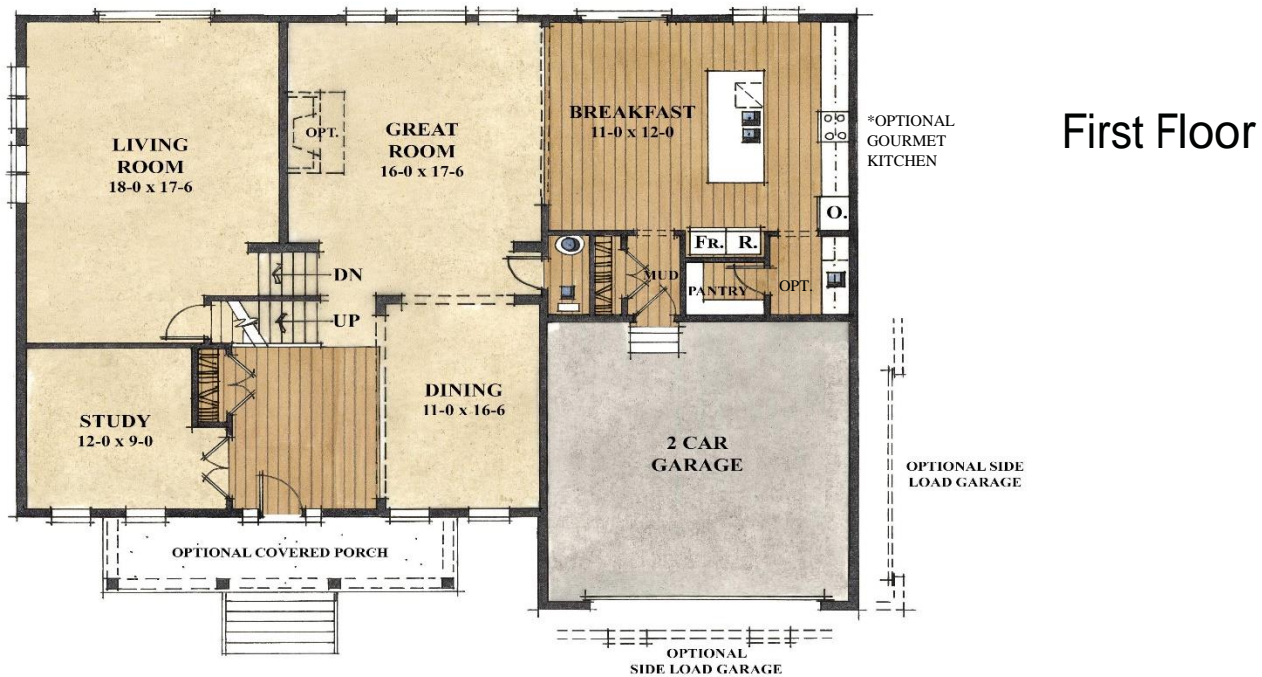

The William

4060 Sq Ft +/-

Second Floor