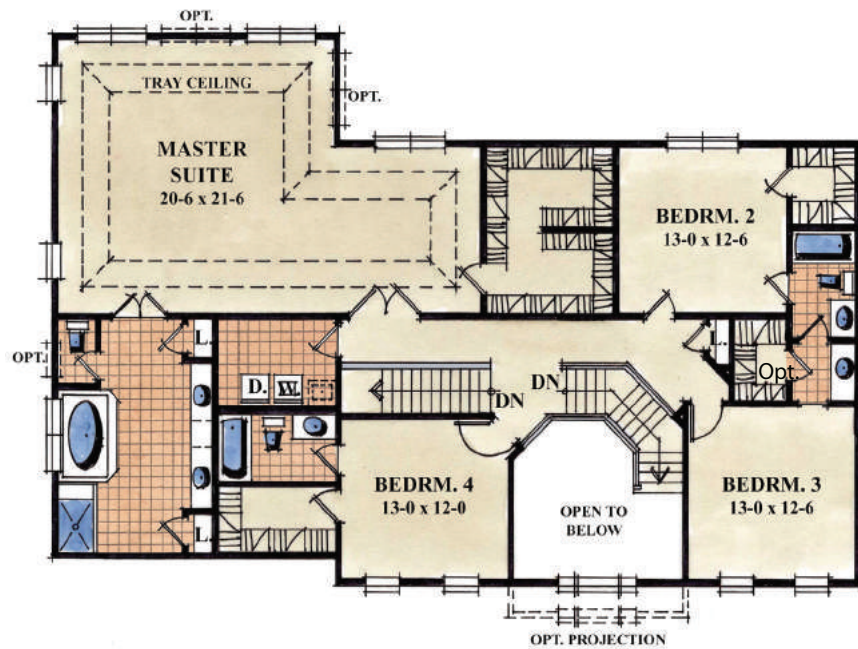

The Lorin

Standard Colonial Elevation
(shown with side load garage)

Optional Colonial Elevation II
(shown with side load garage)

Optional Colonial Elevation III

4000 SQ FT +/-

4 Bedrooms, 3.5 Baths, 2 Car Garage

The Lorin

4000 Sq Ft +/-

First Floor

Second Floor

Baldwin Homes, Inc.

410-721-0101 • www.baldwinhomes.net

Baldwin Homes, Inc Reserves the right to make changes to features and specifications without prior notice or obligation. Every effort was made to provide information at the time of publication.